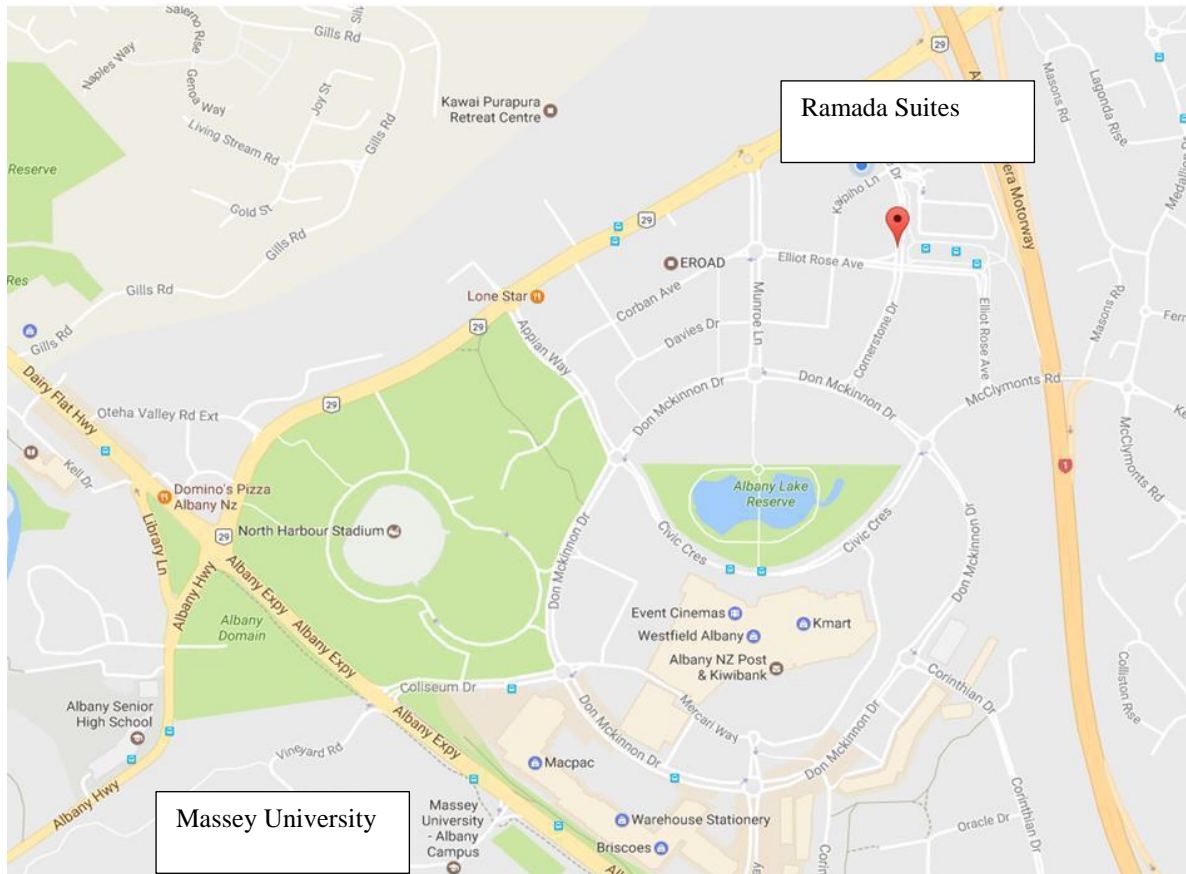

- 48 hours prior to arrival – 100% of accommodation fee will be charged
- 7 days prior to arrival date - 1 night will be charged
- 8 or more days prior to arrival date – Free cancellation.

BOOKINGS PAYMENT:

A credit card for guarantee and payment of Incidentals, other telephone calls and potential damage in the rooms will be required at time of booking.

Ramada Suites Location and Address

254 Cornerstone Lane
Main entrance behind the hotel 7-9 Kapiho Lane
Albany, AUCKLAND 0632
Ph: (09) 974 4568
Email: Albany.fom@ramada.nz