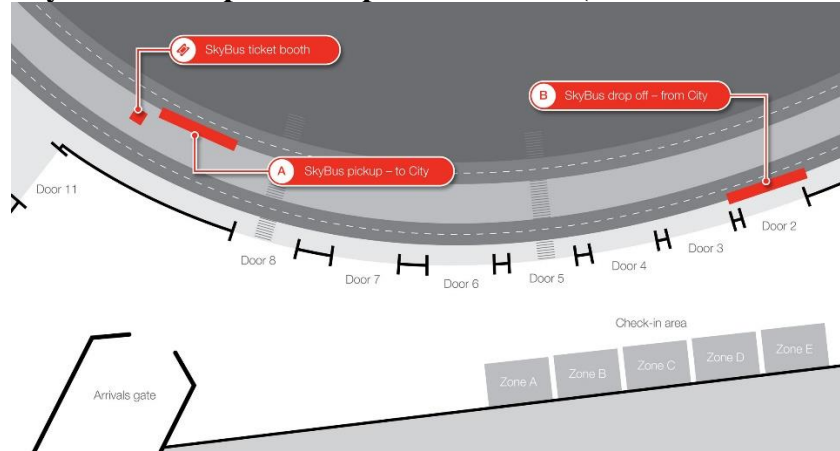

SkyBus's Pickup and Drop-off Locations (International Terminal)

Skybus Pickup and Drop-off Locations (Domestic Terminal)

2. **The second stage** (from SkyBus City Lounge (located on 396 Queen Street, Auckland) to Bus Stop ID 7018 (located on Customs St East (opposite Fort Lane), Auckland) via SkyBus Connecting Shuttle or the Auckland City Express bus):