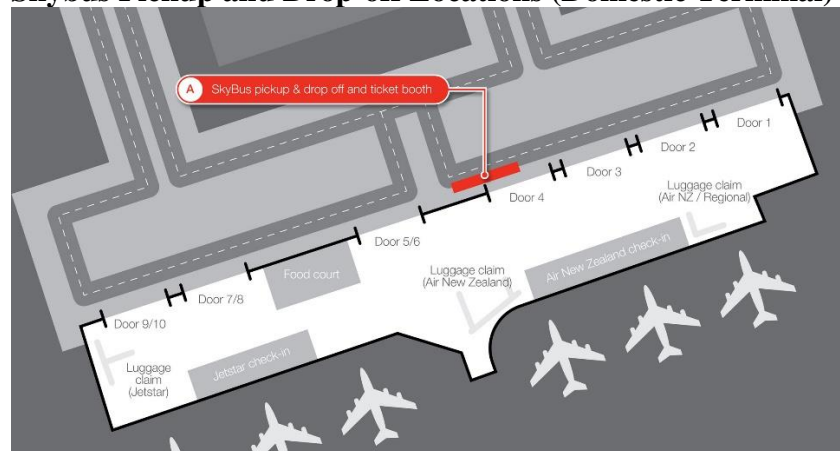

SkyBus's Pickup and Drop-off Locations (International Terminal)

Skybus Pickup and Drop-off Locations (Domestic Terminal)

2. **The second stage** (from SkyBus City Lounge (located on 396 Queen Street, Auckland) to Bus Stop ID 7018 (located on Customs St East (opposite Fort Lane), Auckland) via SkyBus Connecting Shuttle or the Auckland City Express bus):