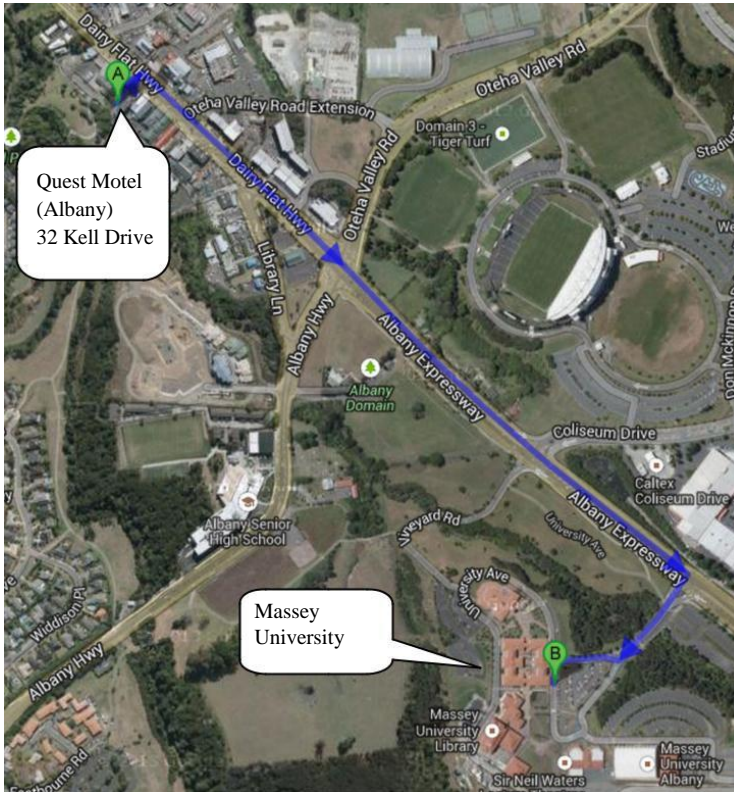

PART 1: INFORMATION ABOUT THE ACCOMMODATIONS

In this part of the travel guide, we provide you with information about two hotels: (i) Quest Albany and (ii) Ramada Suites Albany. These two hotels are near the university. You can take buses and taxis to get to Massey University.

1. QUEST ALBANY

This hotel is located at 32 Kell Drive, Albany. A walking distance from this hotel to Massey University is approximately 1.5kilometres, taking a 15-minute walk. Taxi transportation between this hotel and the university costs about 20-25NZD (see Pages 6 and 7 for contact details of Taxi companies). You can take bus numbers 887, 891 and 957 to get to Massey University and Albany Bus Station (from which you can take buses to get to Auckland City and Auckland Airport). Bus timetables for these bus numbers (887, 891 and 957) are provided on Pages 16-22. Buses from the hotel to Massey University run hourly, and cost 2NZD for a transfer.

See the map between Quest Albany and Massey University below.

The Map between Quest Albany and Massey University

2. RAMADA SUITES ALBANY

Ramada Suites Albany is located on Auckland's North Shore, 17.5km from Auckland's CBD, just off the Oteha Valley Road off ramp (Exit 412) from the main State Highway 1. A walking distance from this hotel to Massey University is approximately 2 kilometres, taking a 20-minute walk. The conference participants can e-mail the hotel direct, on albany@ramada.nz quote the **ABEN Ref** and supply them their names, dates required and payment method.